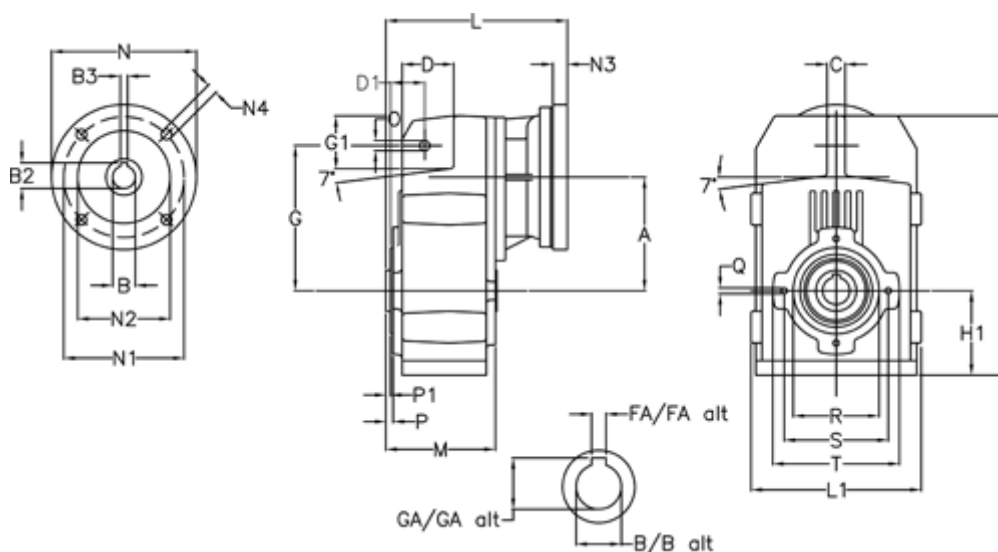

Article number: 29560419894225

Description: Shaft mounted gear  
A413H40-198,9-P71B5

## Measures

A = 175.75	FA = 12	M = 144.0	Q = M12x19
B = 40	G = 218	N = 160	R = 130
B1 = 14	G1 = 97.5	N1 = 130	S = 165
B2 = 16.3	GA = 43.0	N2 = 110	T = 200
B3 = 5	H = 389.0	N4 = M8x16	
C = 16	H1 = 116.0	O = 14	
D = 79.0	L = 246.0	P = 7.5	
D1 = 56.5	L1 = 242	P1 = 3.5	